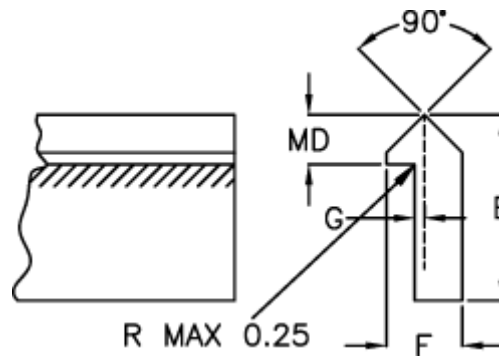

Data Sheet

Article number: 055532000

Description: Single edge track T3SS 2000mm

Measures

E = 22.22

F = 8.71

G = 1.57

Kg/m = 1.020